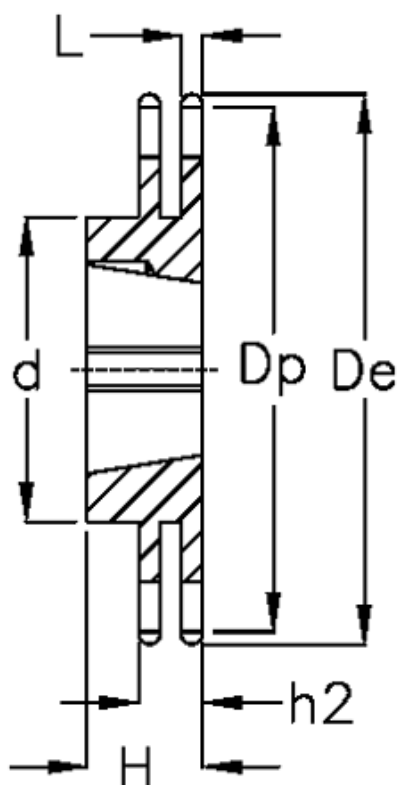

Article number: 616032005045

Description: Taperbored sprocket 08 B-2 Z=45 duplex  
for bushing 2012

## Measures

C = 1.3  
d = 100  
De = 188  
Dp = 182.07

For bush = 2012  
For chain size = 1/2" x 5/16"  
For chain type = 08 B-2  
H = 32

h2 = 21  
Material = Støbejern  
Number of teeth = 45